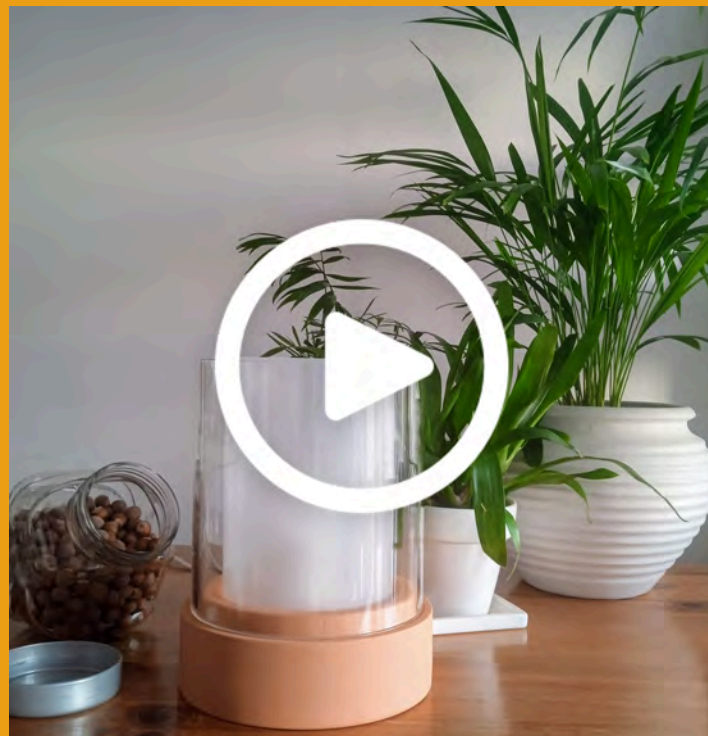

## POTLIGHT puts your imagination into motion

Do you fancy decorating your POTLIGHT to give it your most personal touch?

POTLIGHT is the most vibrant, most organic ALMA Light lamp... and the most capable of unleashing the creativity of its user, since its shade is made up of two concentric glasses that leave a space between them, which can be filled.